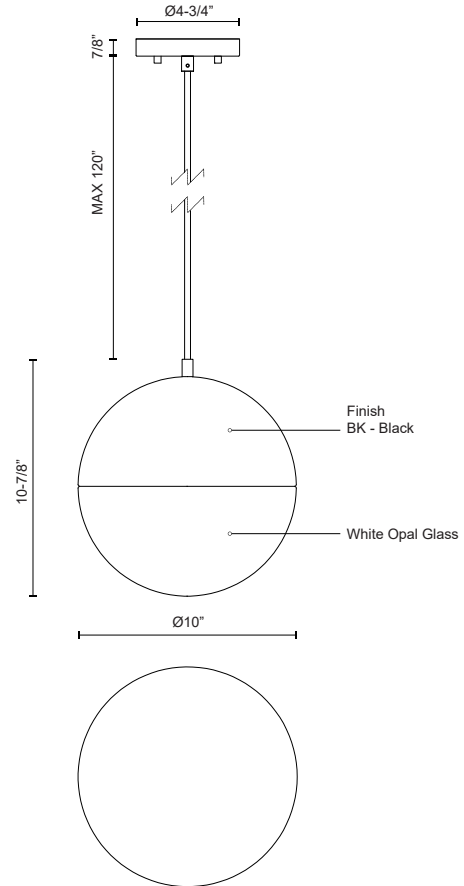

MONAE
PD11710-5CCT
PENDANTS

PROJECT

SPECIFICATION DETAILS

Fixture Dimensions	D10" x H10-7/8"
Light Source	AC LED Module
Wattage	24W
Total Lumens	2000lm
Delivered Lumens	BK-978lm
Voltage	120V
Color Temperature	Selectable CCT 2700K/3000K/3500K/4000K/5000K
CRI (Ra)	90CRI
LED Rated Life	50,000 hours
Dimming	100% - 10%, ELV Dimmer (Not Included)
Glass Details	Opal Glass
Adjustable	Yes
Wire Length	120" Max
Wire Type	Black Braided Cord
Minimum Hang Height	15"
Location	Dry
Canopy Dimensions	D4-3/4" x H7/8"
Sloped Ceiling Adaptable	Yes
CEC Title 24 JA8	Yes, JA8-2022
Paint Finish	BK02

* For custom options, consult factory for details.

* For warranty information, please visit www.kuzcolighting.com/warranty

DESCRIPTION

One of our best-selling designs is the retro-style Monae Collection. These decadent orb-shaped lamps are available in a striking black finish that plays well with modern and retro décor. Available in three different-sized pendants with 120" cables.

KUZCO

CANADA: 19054 28TH AVENUE - SURREY, BC V3Z 6M3
USA: 3035 E. LONE MOUNTAIN ROAD - LAS VEGAS, NV 89081

WWW.KUZCOLIGHTING.COM

© 2016 KUZCO LIGHTING. ALL RIGHTS RESERVED.

COMMENT